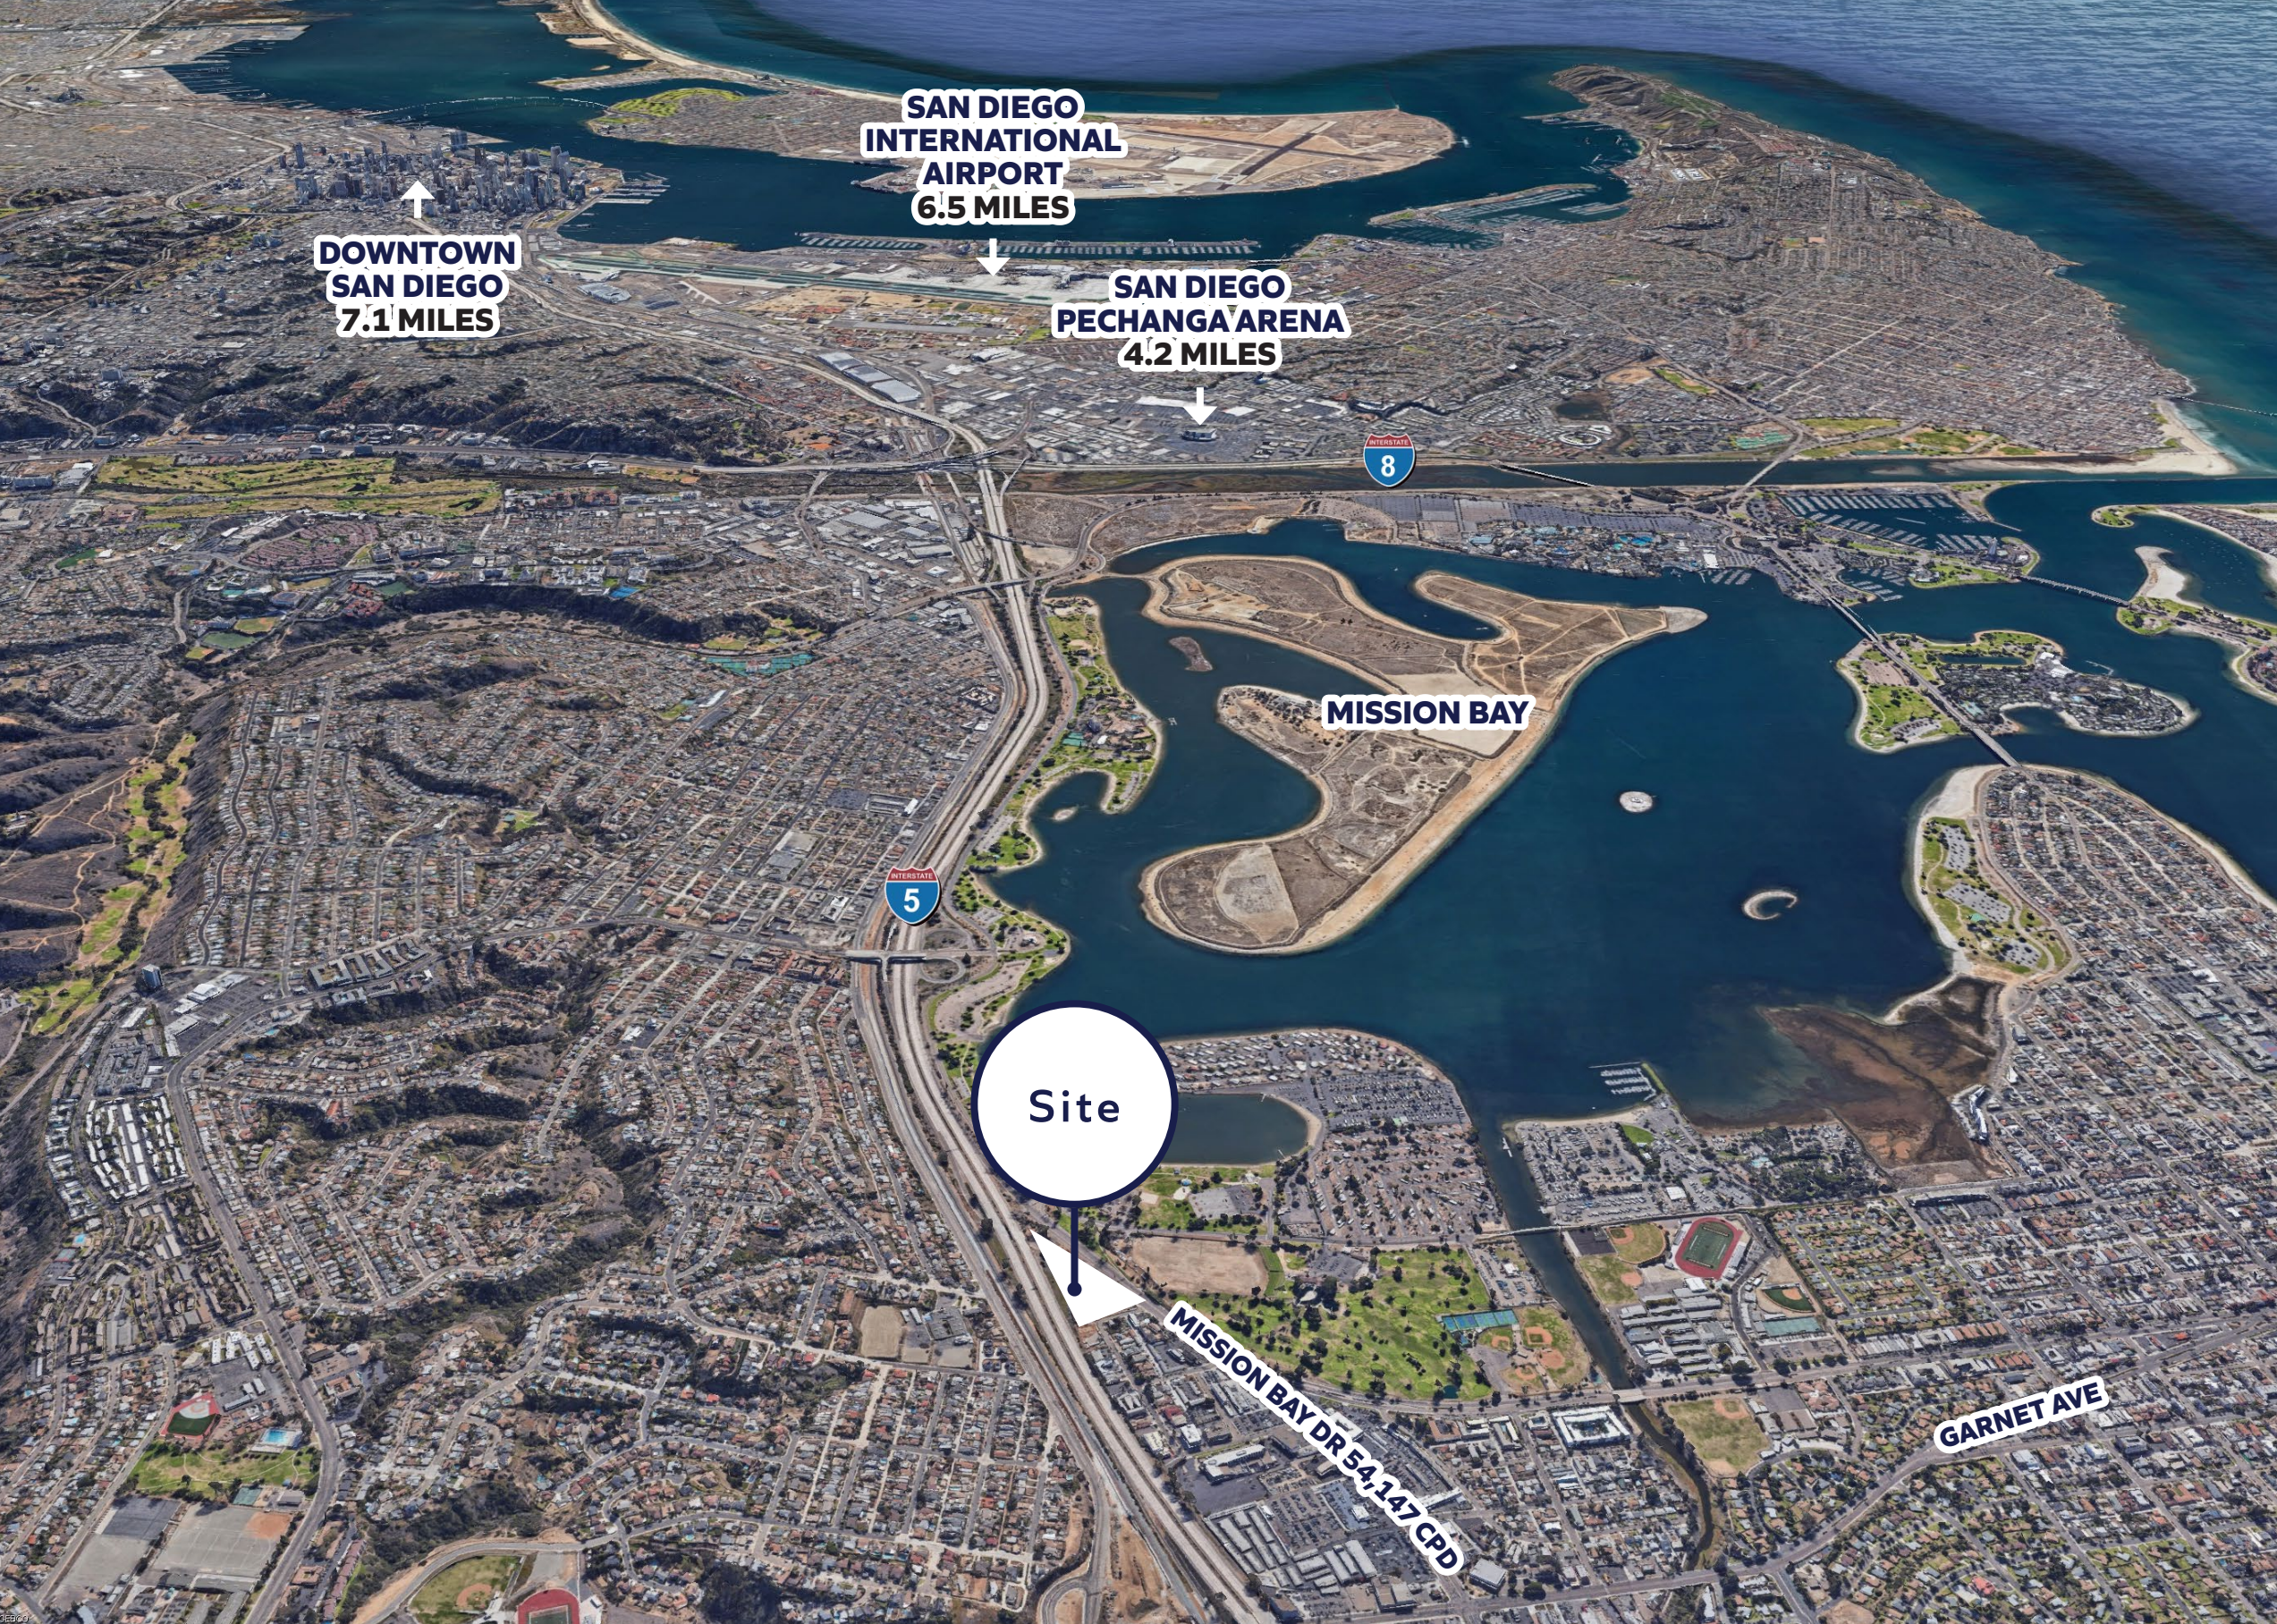

# M A R A

4275 MISSION BAY DR

FULLY LEASED | PACIFIC BEACH, SAN DIEGO, CA

// LEASING BROCHURE

# Pacific Beach

**PACIFIC BEACH -**  
Three miles of boardwalk and year-round festivities makes this coastal community a top destination for both college students and young adults. This neighborhood comes alive at night with the glow of bonfires and the electricity of the area's top-rated patios and bars.

# Site Plans

MISSION BAY DR | 54,147 CPD

RUBIO'S COASTAL GRILL

MISSION BAY GOLF COURSE

DE ANZA COVE PARK

REVEL FIT CLUB

SUSHI OTA

LOCAL KRAVE COFFEE