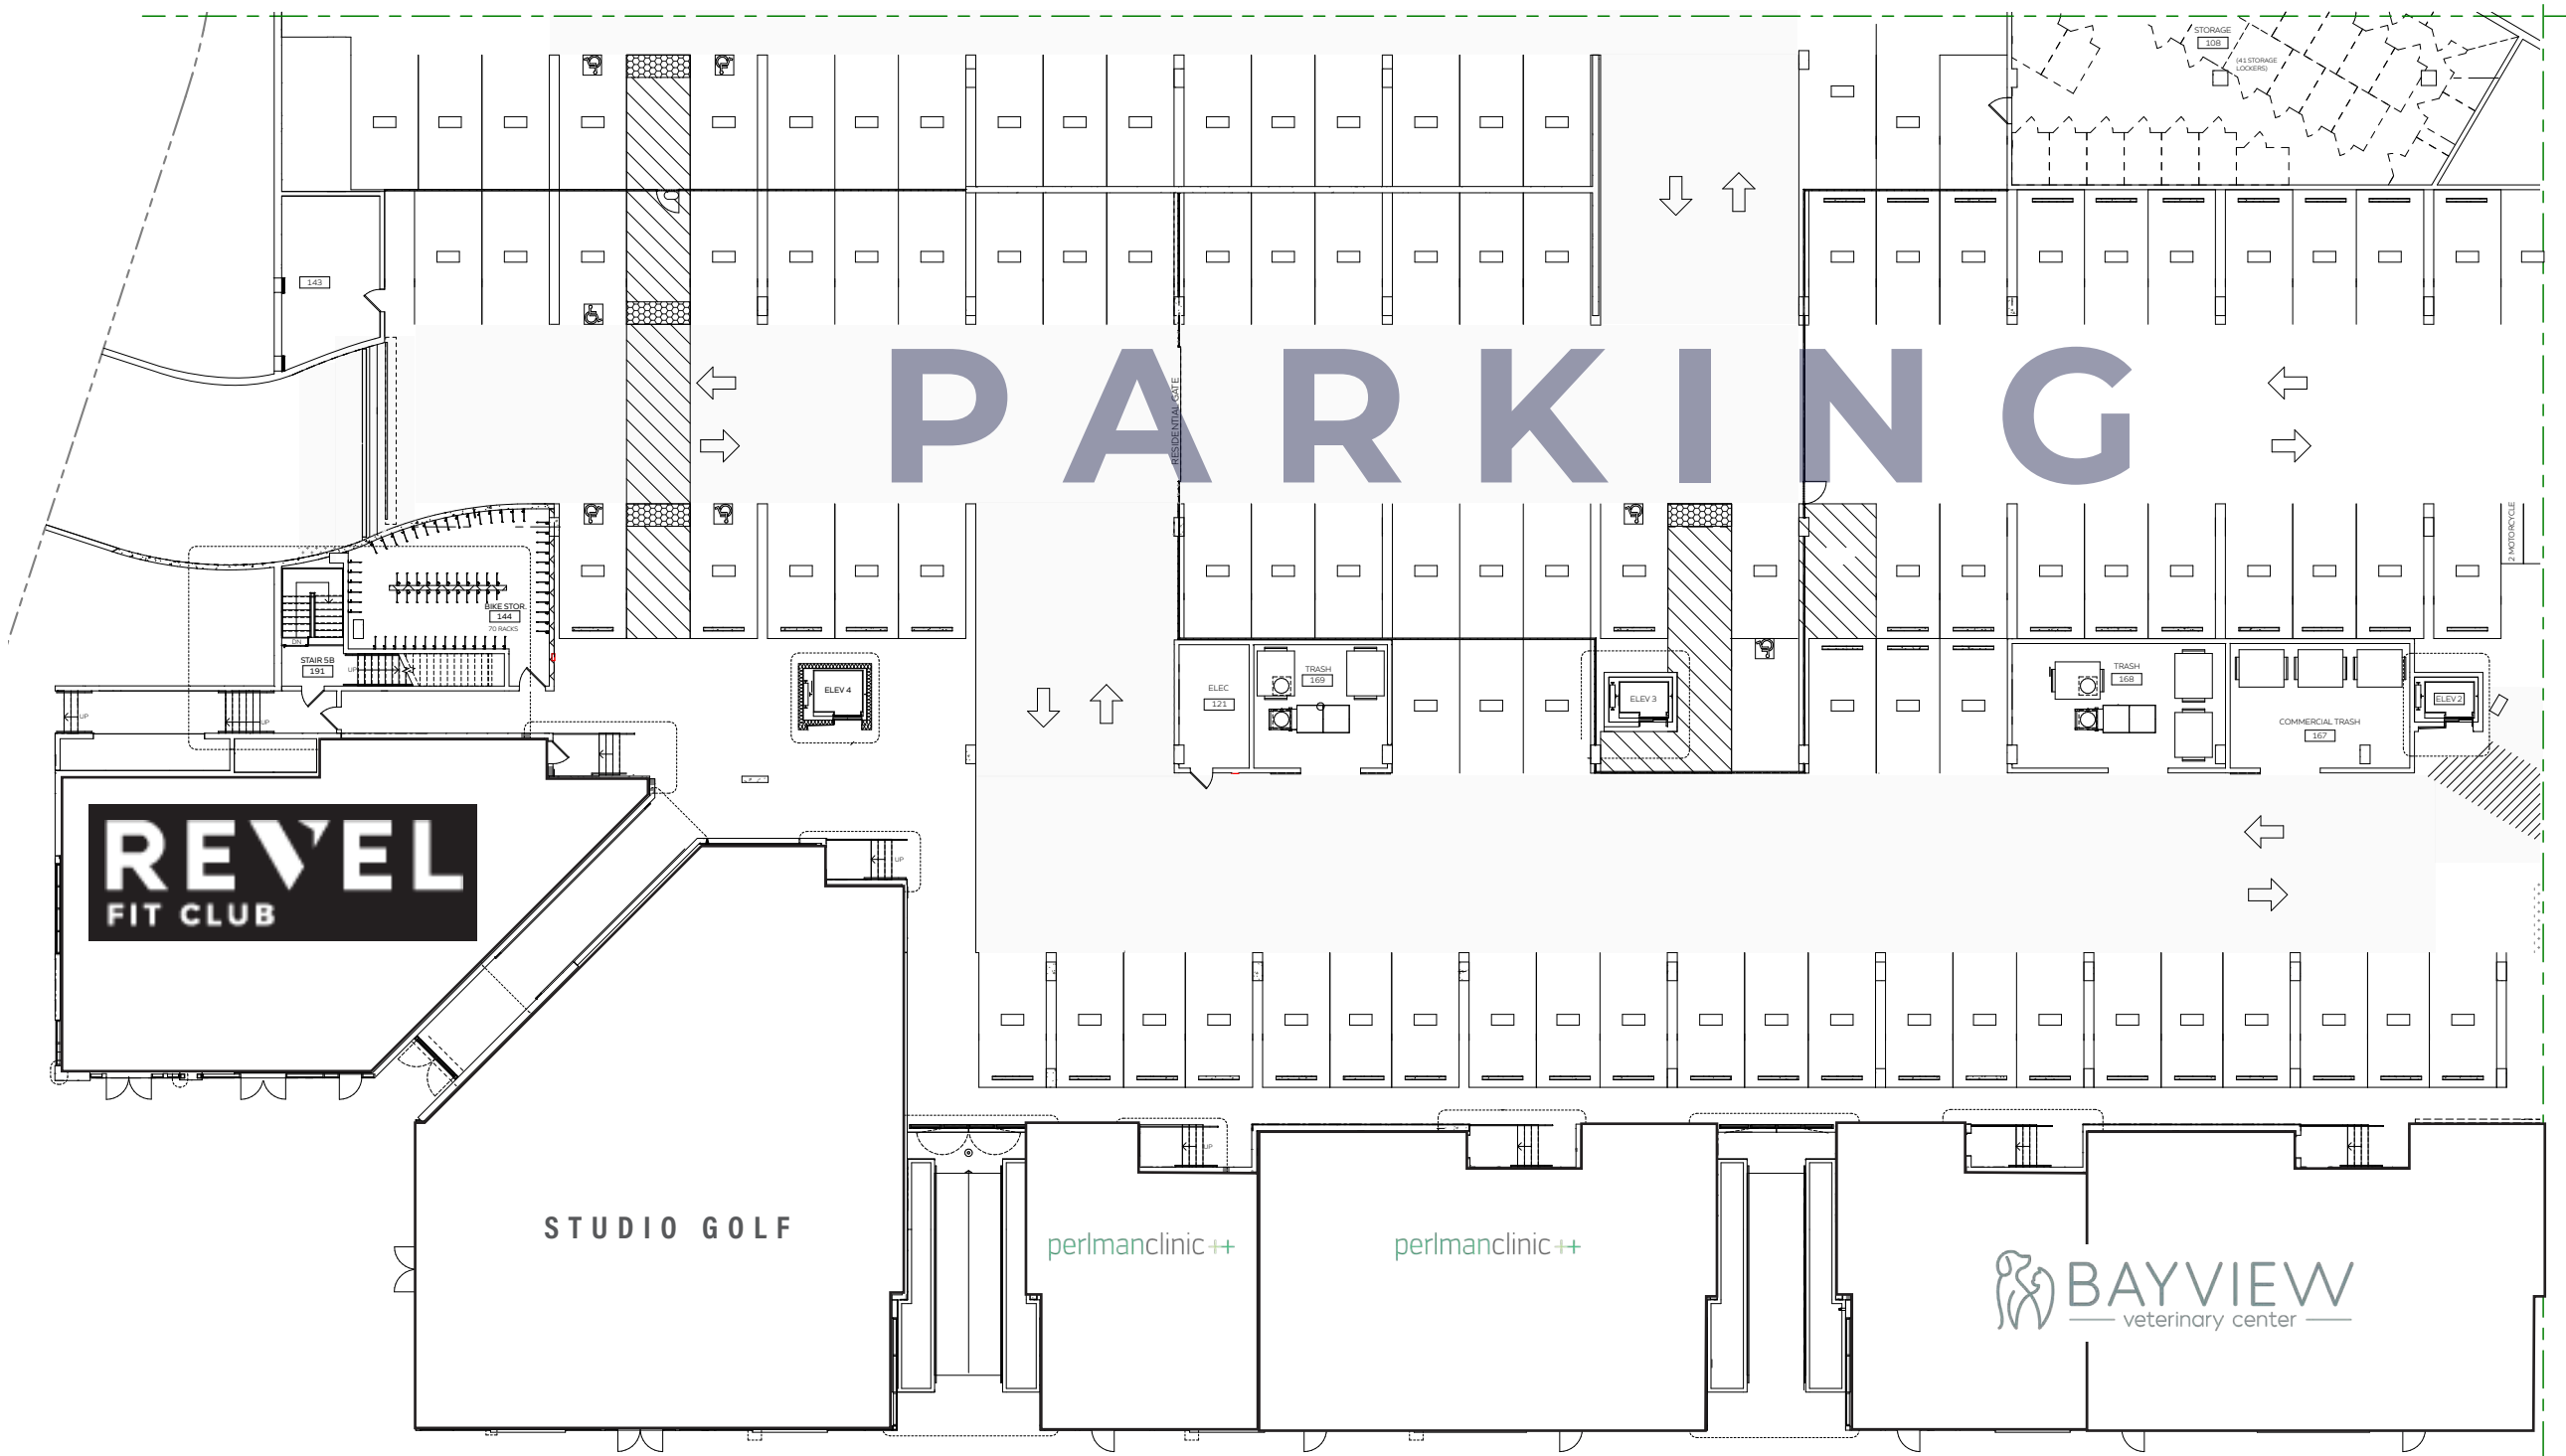

Site Plans

MISSION BAY DR | 54,147 CPD